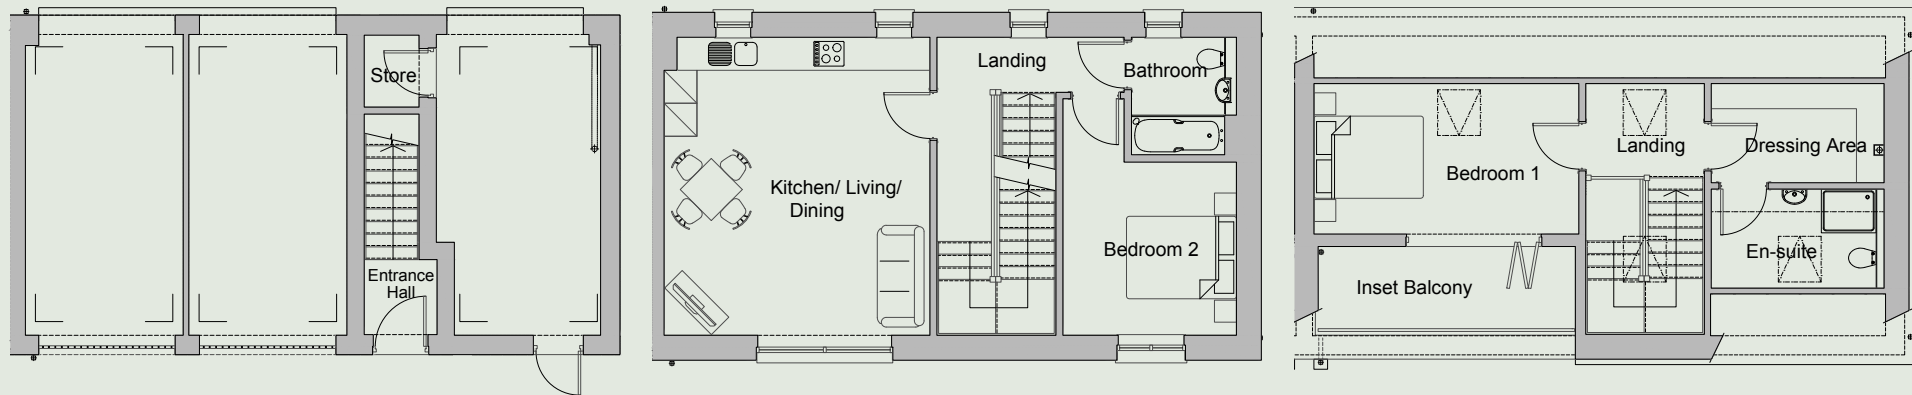

# Plots 54

2 BED / 4 PERSON 98.1 m<sup>2</sup>

## Ground Floor

Carport	3.0m x 5.5m	9.8" x 18.0"
Carport	2.9m x 5.5m	9.5" x 18.0"
Carport	2.9m x 5.5m	9.5" x 18.0"

## First Floor

Bedroom 2	3.2m x 4.3m	10.5" x 14.1"
Bathroom	1.9m x 2.1m	6.2" x 6.9"
Kitchen / Living / Dining	4.8m x 5.4m	15.7" x 17.7"

## Second Floor

Bedroom 1	4.8m x 2.8m	15.7" x 9.2"
Dressing Area	3.2m x 1.8m	10.5" x 6.0"